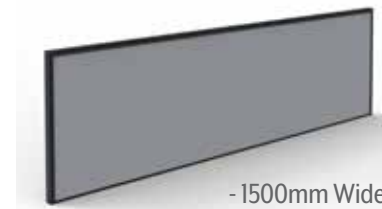

Finish Options

DELUXE INFINITY – SCREENS

Dividing Screen

- 690mm W x 350mm H x 20mm Thick
- 370mm H when used with screen clamps
- Fixing clamps included

Infinity Screen

- 500mm H x 30mm Thick
- Available in 4 widths
- *Fixing plates not included

Finish Options

- Black fabric with White fixings

- Grey fabric with Black fixings

DELUXE INFINITY – SHELVING

Desk Mounted

- 600mm W x 300mm D x 450mm H Overall
- Desk top to underneath of shelf = 208mm
- 25mm Thick E0 Rated Enviroboard Shelf
- 4 x Wire dividers included

Screen Hung

- 600mm W x 270mm D x 250mm H
- 18mm Thick E0 Rated Enviroboard Shelf
- Powdercoated steel brackets included

Finish Options

- Natural Oak shelf with Black frame

- Natural White shelf with White frame