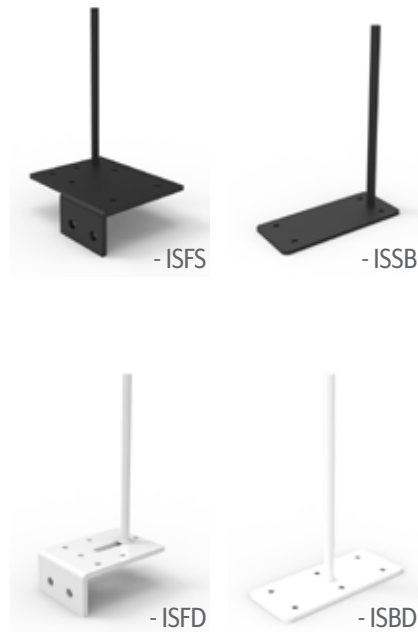

- 600mm Loop Leg

- 600mm Eternity Leg

Rail Clamp

- Used for corner workstations

DELUXE INFINITY – COMPONENTS

Joining Pole

- Use where screens join at 90 degrees
- Most used for corner pods
- Also used for return screens between users

Fixing Plate

- Used to fix infinity screens to infinity frames
- ISFS for single sided desks
- ISFD for double sided desks
- ISSB for single side returns
- ISBD between two users

Intermediate Legs

- Recessed legs
- Used between 2 or more joining workstations
- D-ISL for single sided desks
- D-IDL for double sided desks