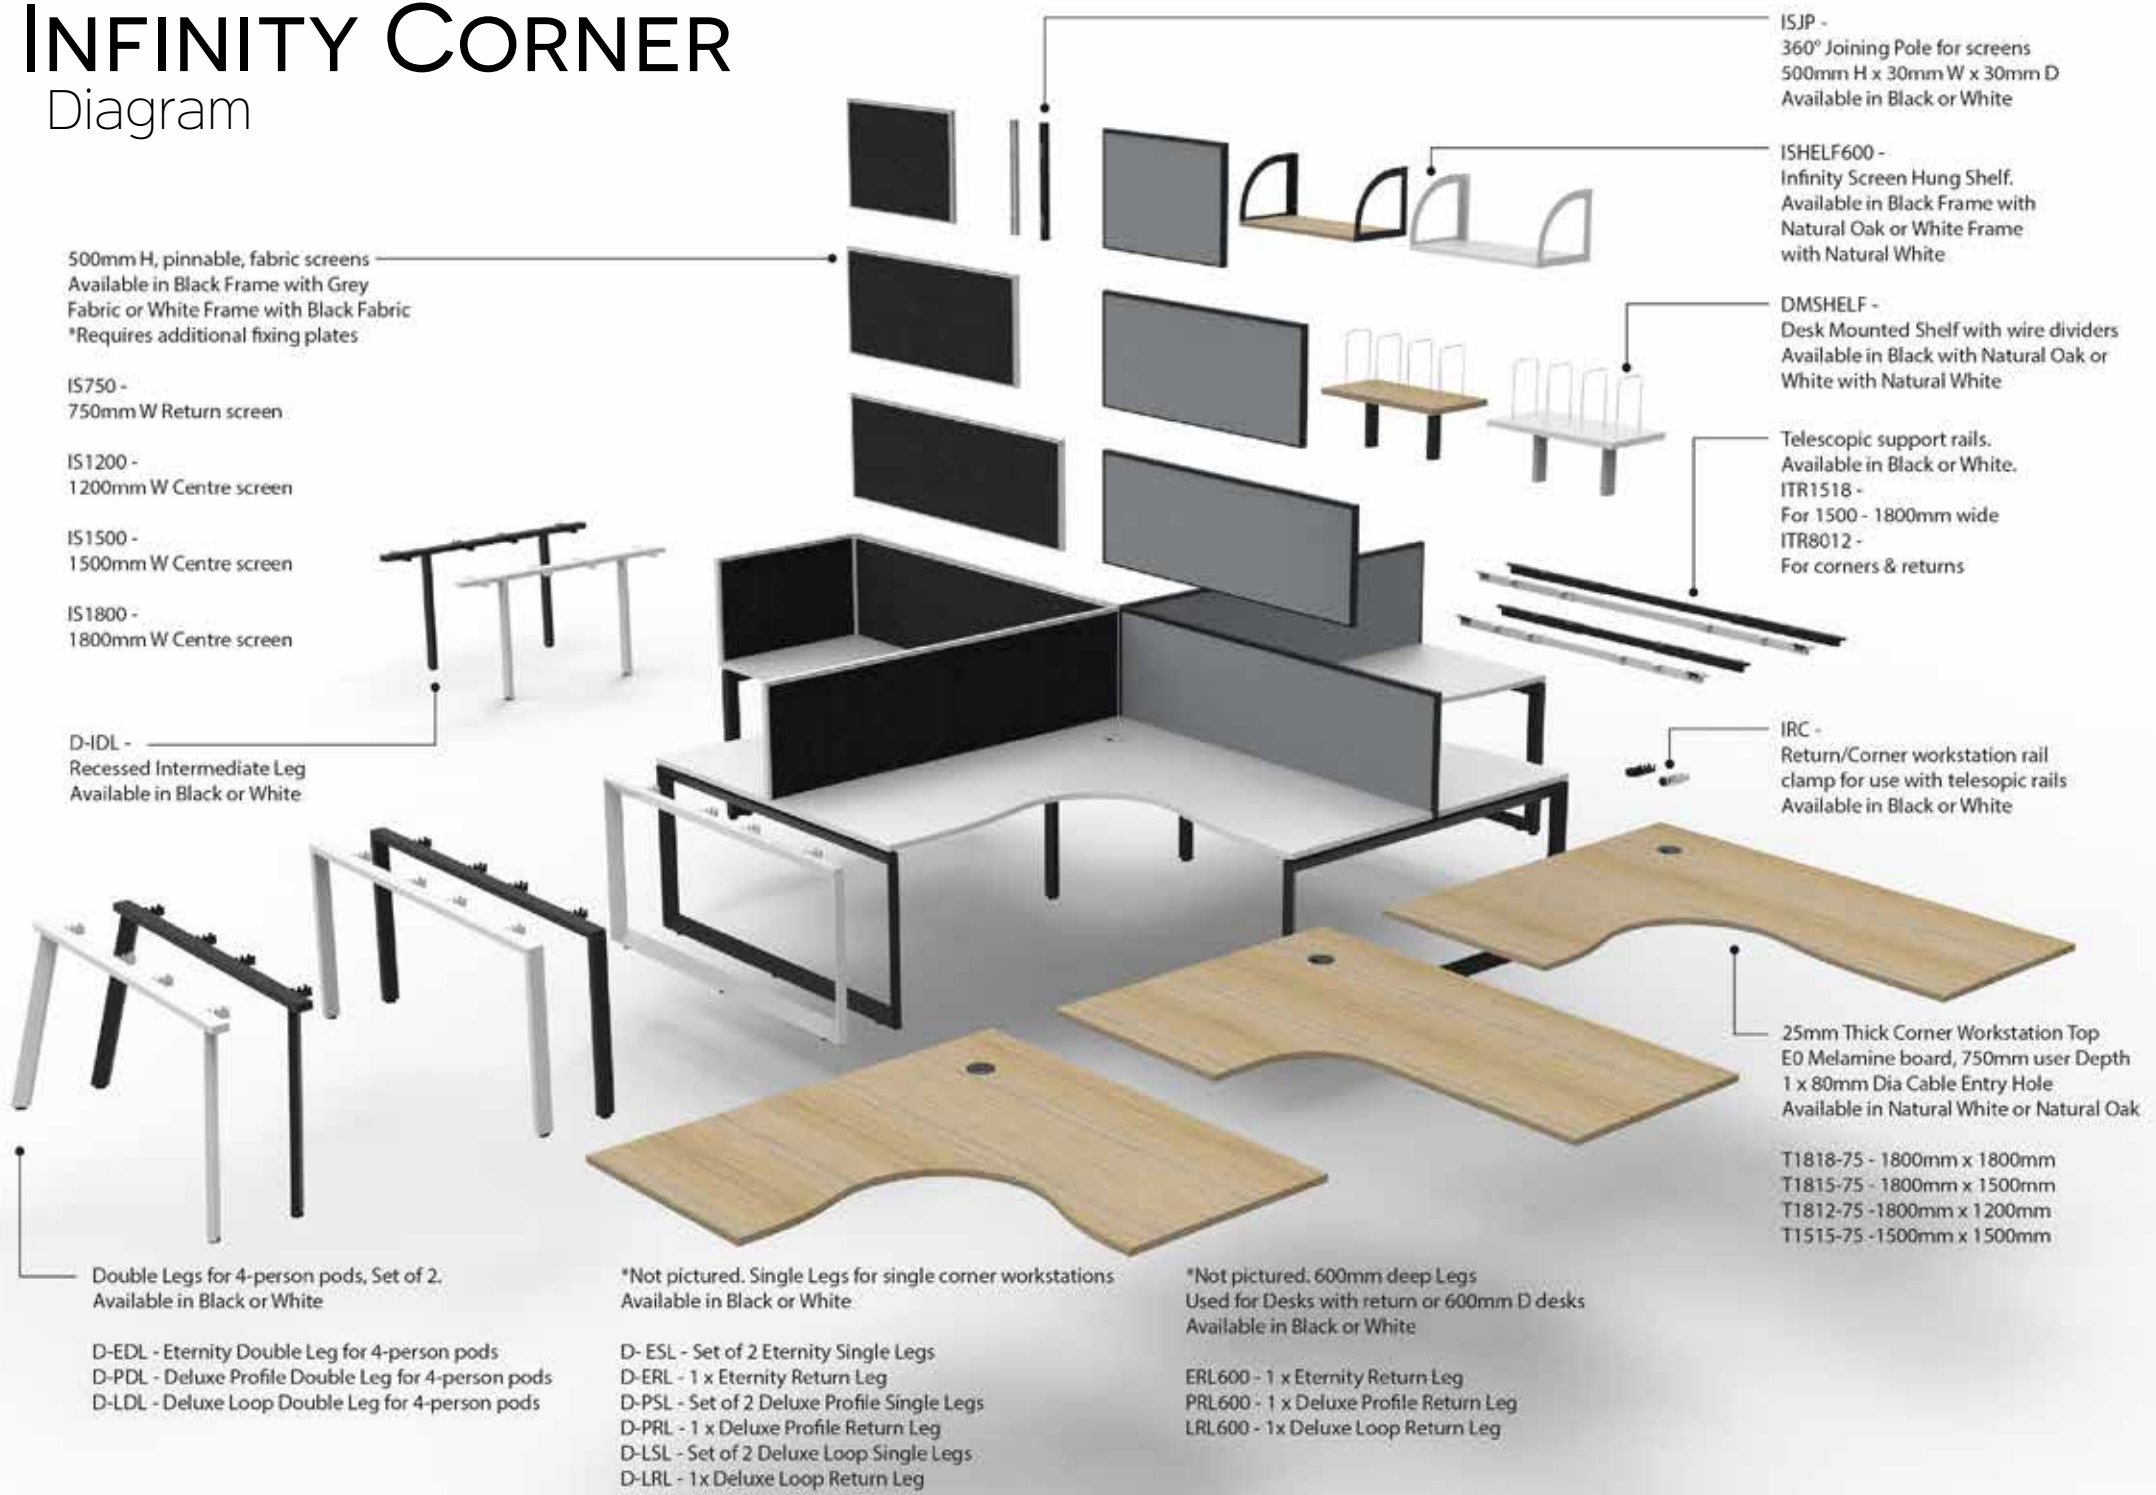

INFINITY CORNER

Diagram

500mm H, pinnable, fabric screens
Available in Black Frame with Grey Fabric or White Frame with Black Fabric
*Requires additional fixing plates

IS750 -
750mm W Return screen

IS1200 -
1200mm W Centre screen

IS1500 -
1500mm W Centre screen

IS1800 -
1800mm W Centre screen

D-IDL -
Recessed Intermediate Leg
Available in Black or White

Double Legs for 4-person pods, Set of 2.
Available in Black or White

D-EDL - Eternity Double Leg for 4-person pods
D-PDL - Deluxe Profile Double Leg for 4-person pods
D-LDL - Deluxe Loop Double Leg for 4-person pods

*Not pictured. Single Legs for single corner workstations
Available in Black or White

D-ESL - Set of 2 Eternity Single Legs
D-ERL - 1 x Eternity Return Leg
D-PSL - Set of 2 Deluxe Profile Single Legs
D-PRL - 1 x Deluxe Profile Return Leg
D-LSL - Set of 2 Deluxe Loop Single Legs
D-LRL - 1 x Deluxe Loop Return Leg

*Not pictured. 600mm deep Legs
Used for Desks with return or 600mm D desks
Available in Black or White

ERL600 - 1 x Eternity Return Leg
PRL600 - 1 x Deluxe Profile Return Leg
LRL600 - 1 x Deluxe Loop Return Leg

ISJP -
360° Joining Pole for screens
500mm H x 30mm W x 30mm D
Available in Black or White

ISHELF600 -
Infinity Screen Hung Shelf.
Available in Black Frame with Natural Oak or White Frame with Natural White

DMSHELF -
Desk Mounted Shelf with wire dividers
Available in Black with Natural Oak or White with Natural White

Telescopic support rails.
Available in Black or White.
ITR1518 -
For 1500 - 1800mm wide
ITR8012 -
For corners & returns

IRC -
Return/Corner workstation rail clamp for use with telescopic rails
Available in Black or White

25mm Thick Corner Workstation Top
E0 Melamine board, 750mm user Depth
1 x 80mm Dia Cable Entry Hole
Available in Natural White or Natural Oak

T1818-75 - 1800mm x 1800mm
T1815-75 - 1800mm x 1500mm
T1812-75 - 1800mm x 1200mm
T1515-75 - 1500mm x 1500mm