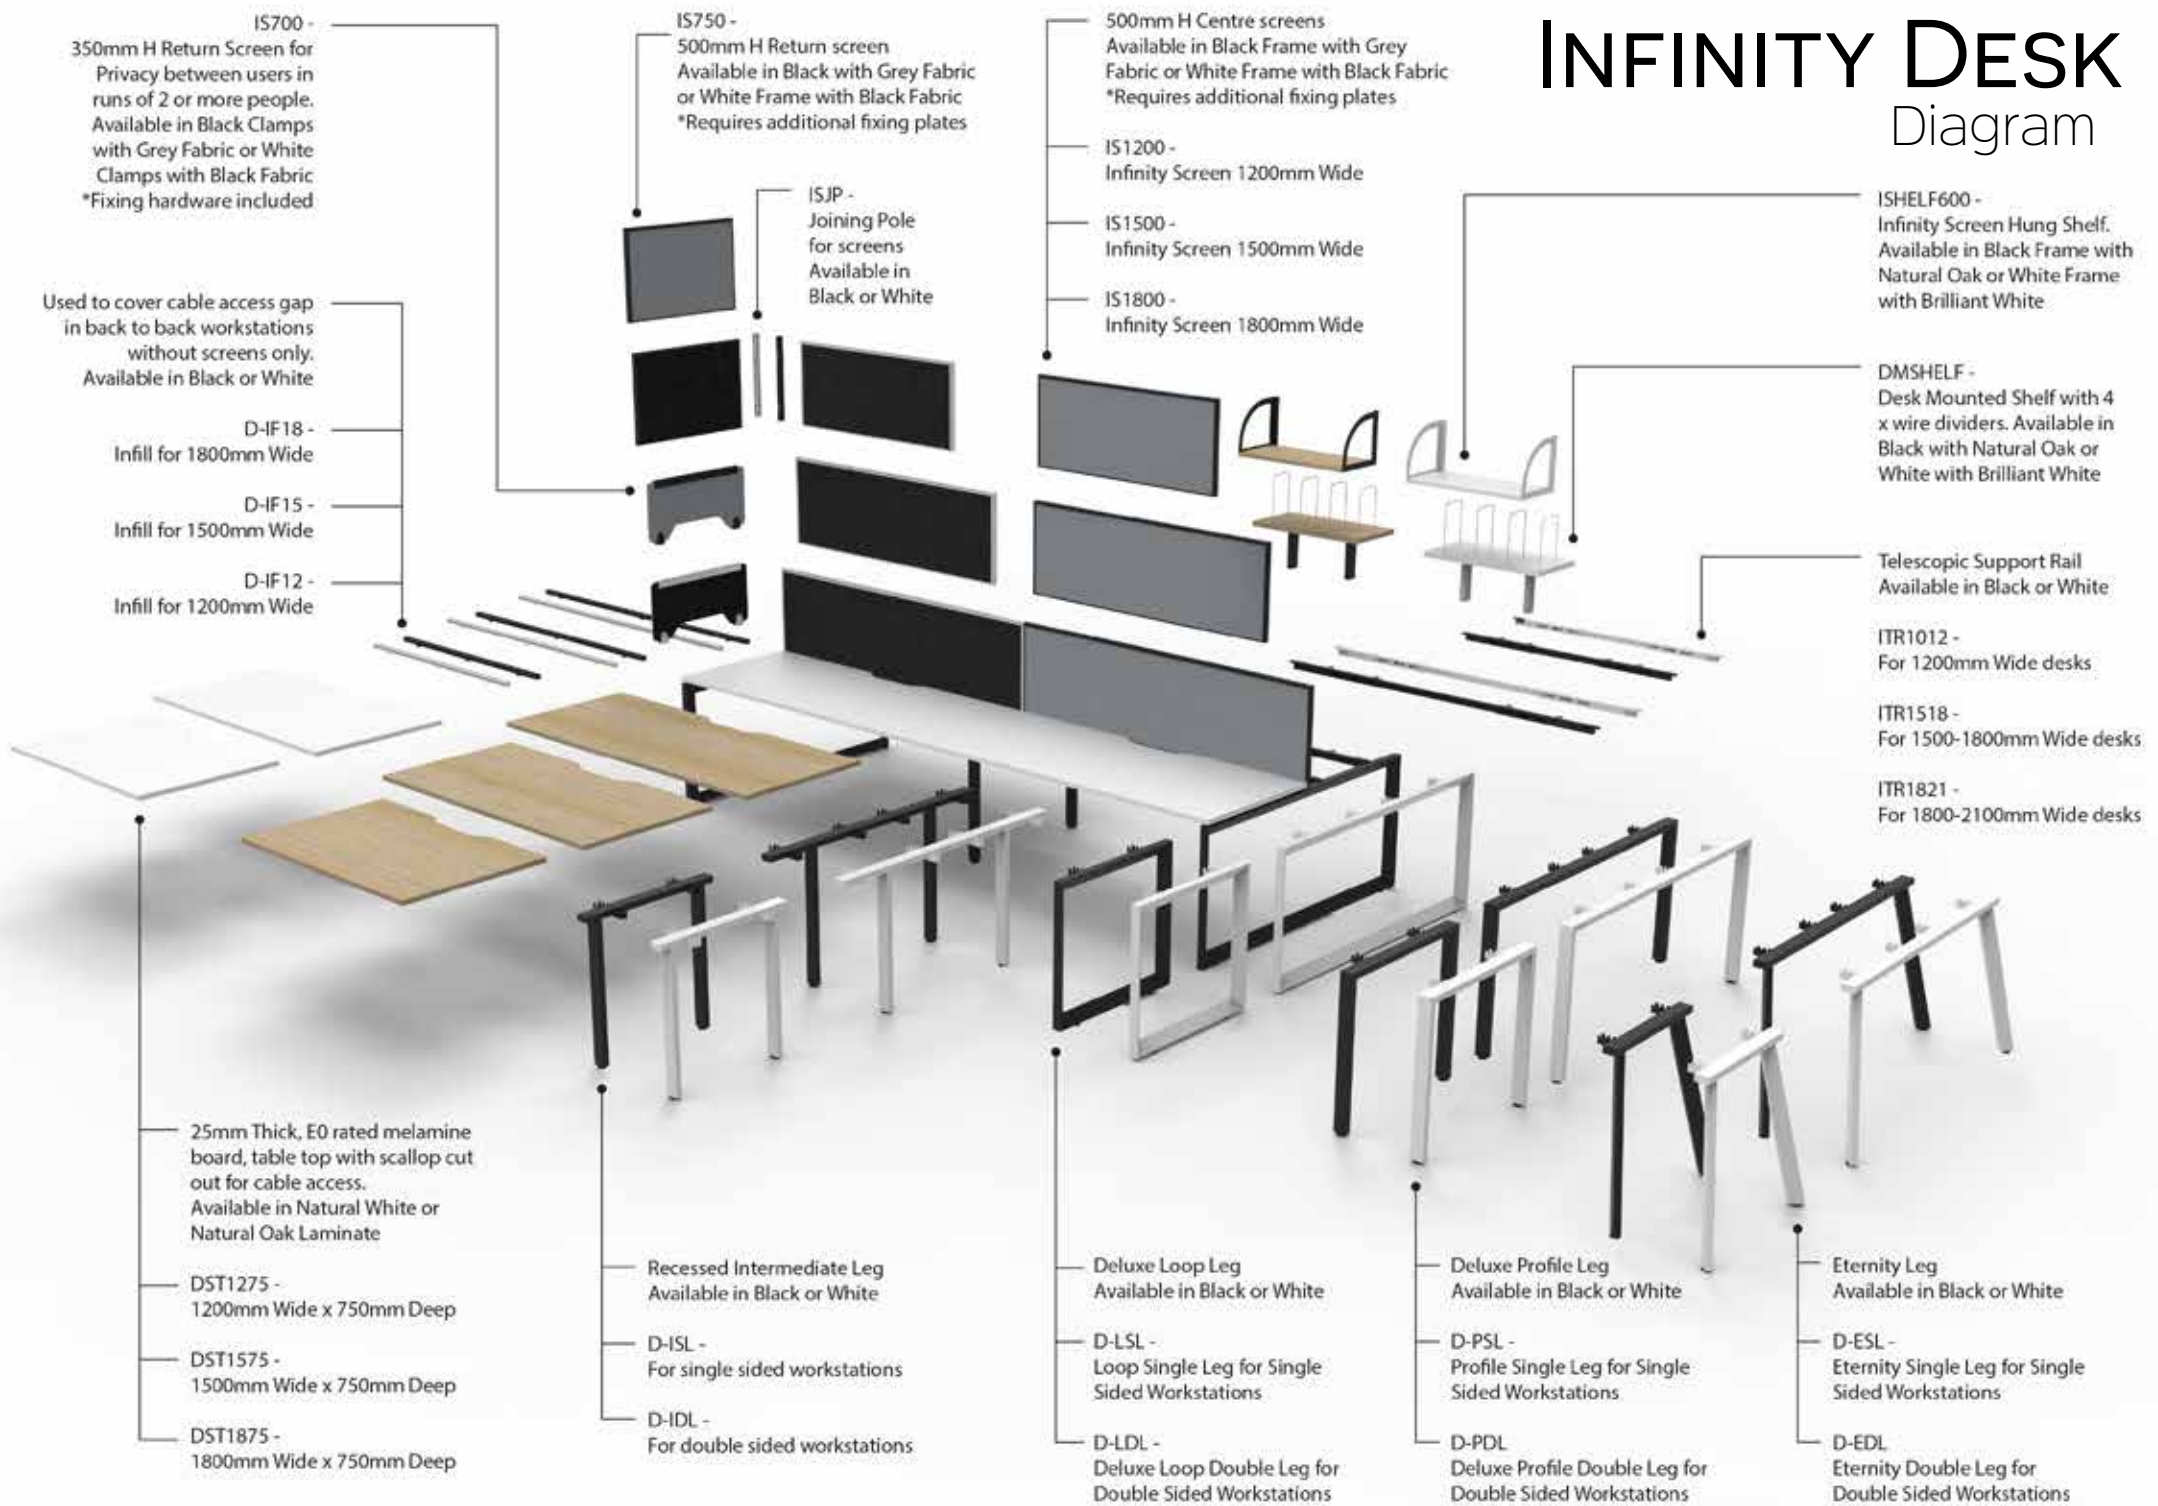

*Not pictured. 600mm deep Legs
Used for Desks with return or 600mm D desks
Available in Black or White

ERL600 - 1 x Eternity Return Leg
PRL600 - 1 x Deluxe Profile Return Leg
LRL600 - 1 x Deluxe Loop Return Leg

ISJP -
360° Joining Pole for screens
500mm H x 30mm W x 30mm D
Available in Black or White

ISHELF600 -
Infinity Screen Hung Shelf.
Available in Black Frame with Natural Oak or White Frame with Natural White

DMSHELF -
Desk Mounted Shelf with wire dividers
Available in Black with Natural Oak or White with Natural White

Telescopic support rails.
Available in Black or White.
ITR1518 -
For 1500 - 1800mm wide
ITR8012 -
For corners & returns

T1818-75 - 1800mm x 1800mm
T1815-75 - 1800mm x 1500mm
T1812-75 - 1800mm x 1200mm
T1515-75 - 1500mm x 1500mm

INFINITY DESK Diagram

WORKSTATIONS - FURNITURE - SEATING - STORAGE - ACCESSORIES