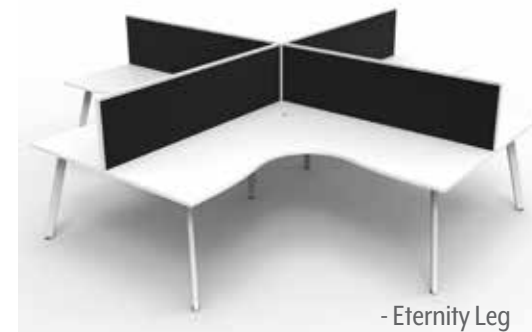

- Loop Leg

- Eternity Leg

Single Sided Desk with Screen

- Pinnable fabric screen
- Adds privacy and some noise reduction
- Additional centre screens available

- Loop Leg

- Eternity Leg

Double Sided Desk

- Encourage collaboration
- Cable entry gap between desks

- Eternity Leg

- Loop Leg

- Profile Leg

DELUXE INFINITY RANGE

Corner Workstations

Double Sided Desk with Screen

- Back to back desking with privacy screens
- Space efficient system
- Additional dividing screens available

- Profile Leg

- Eternity Leg

Single Corner Workstation

- Use as single corner workstation
- Tops with single cable entry hole

- Profile Leg

- Loop Leg

- Eternity Leg

4-Person Corner Workstation

- Pinnable fabric screen for privacy
- Space efficient system
- Additional screen accessories available

- Loop Leg

- Eternity Leg

DELUXE INFINITY – TOP OPTIONS

E0 Melamine board tops

Standard Top

- Comes with a scalloped edge for cable access
- Available in 3 sizes
 - 1200mm W x 750mm D x 25mm Thick
 - 1500mm W x 750mm D x 25mm Thick
 - 1800mm W x 750mm D x 25mm Thick
- Available in 2 colours
 - Natural Oak
 - Natural White